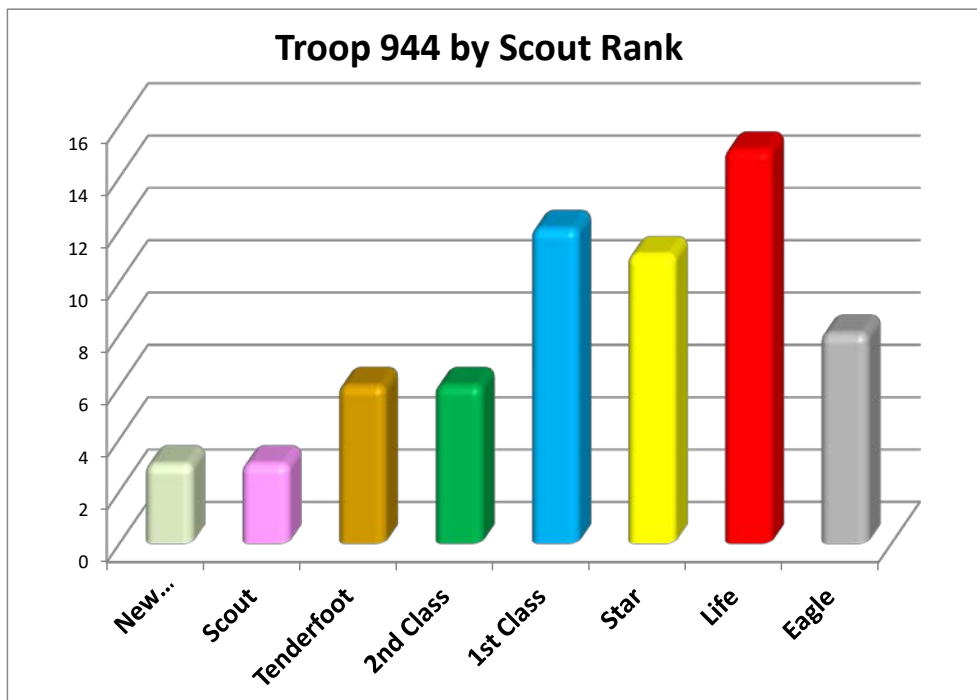

Rank Distribution in Troop 944 Year 2017

Included 5 new Scouts in Fall.