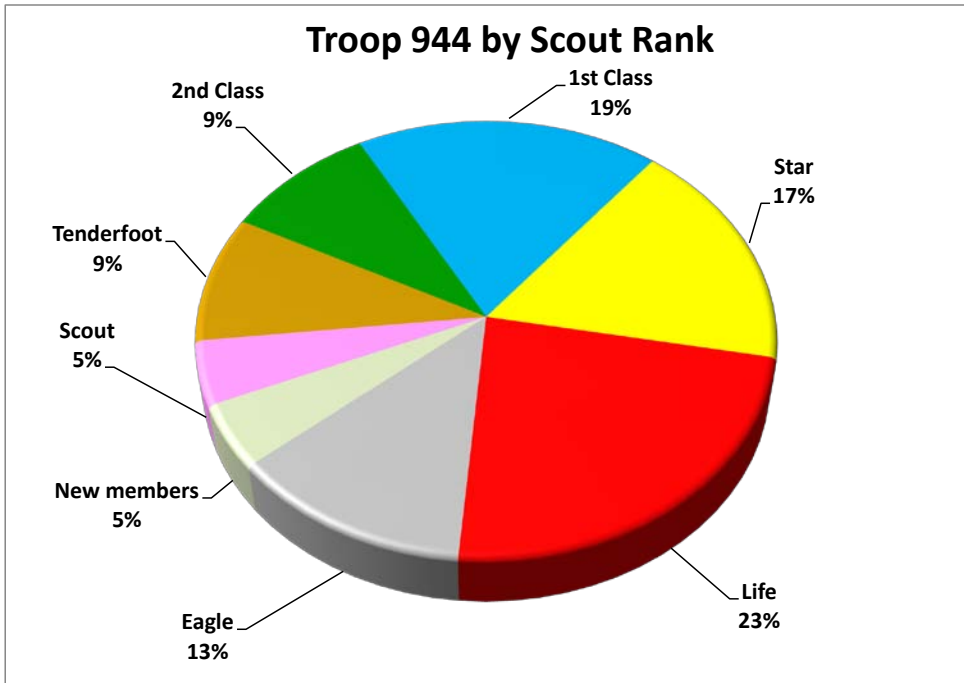

Rank Distribution in Troop 944 Year 2017

Included 5 new Scouts in Fall.